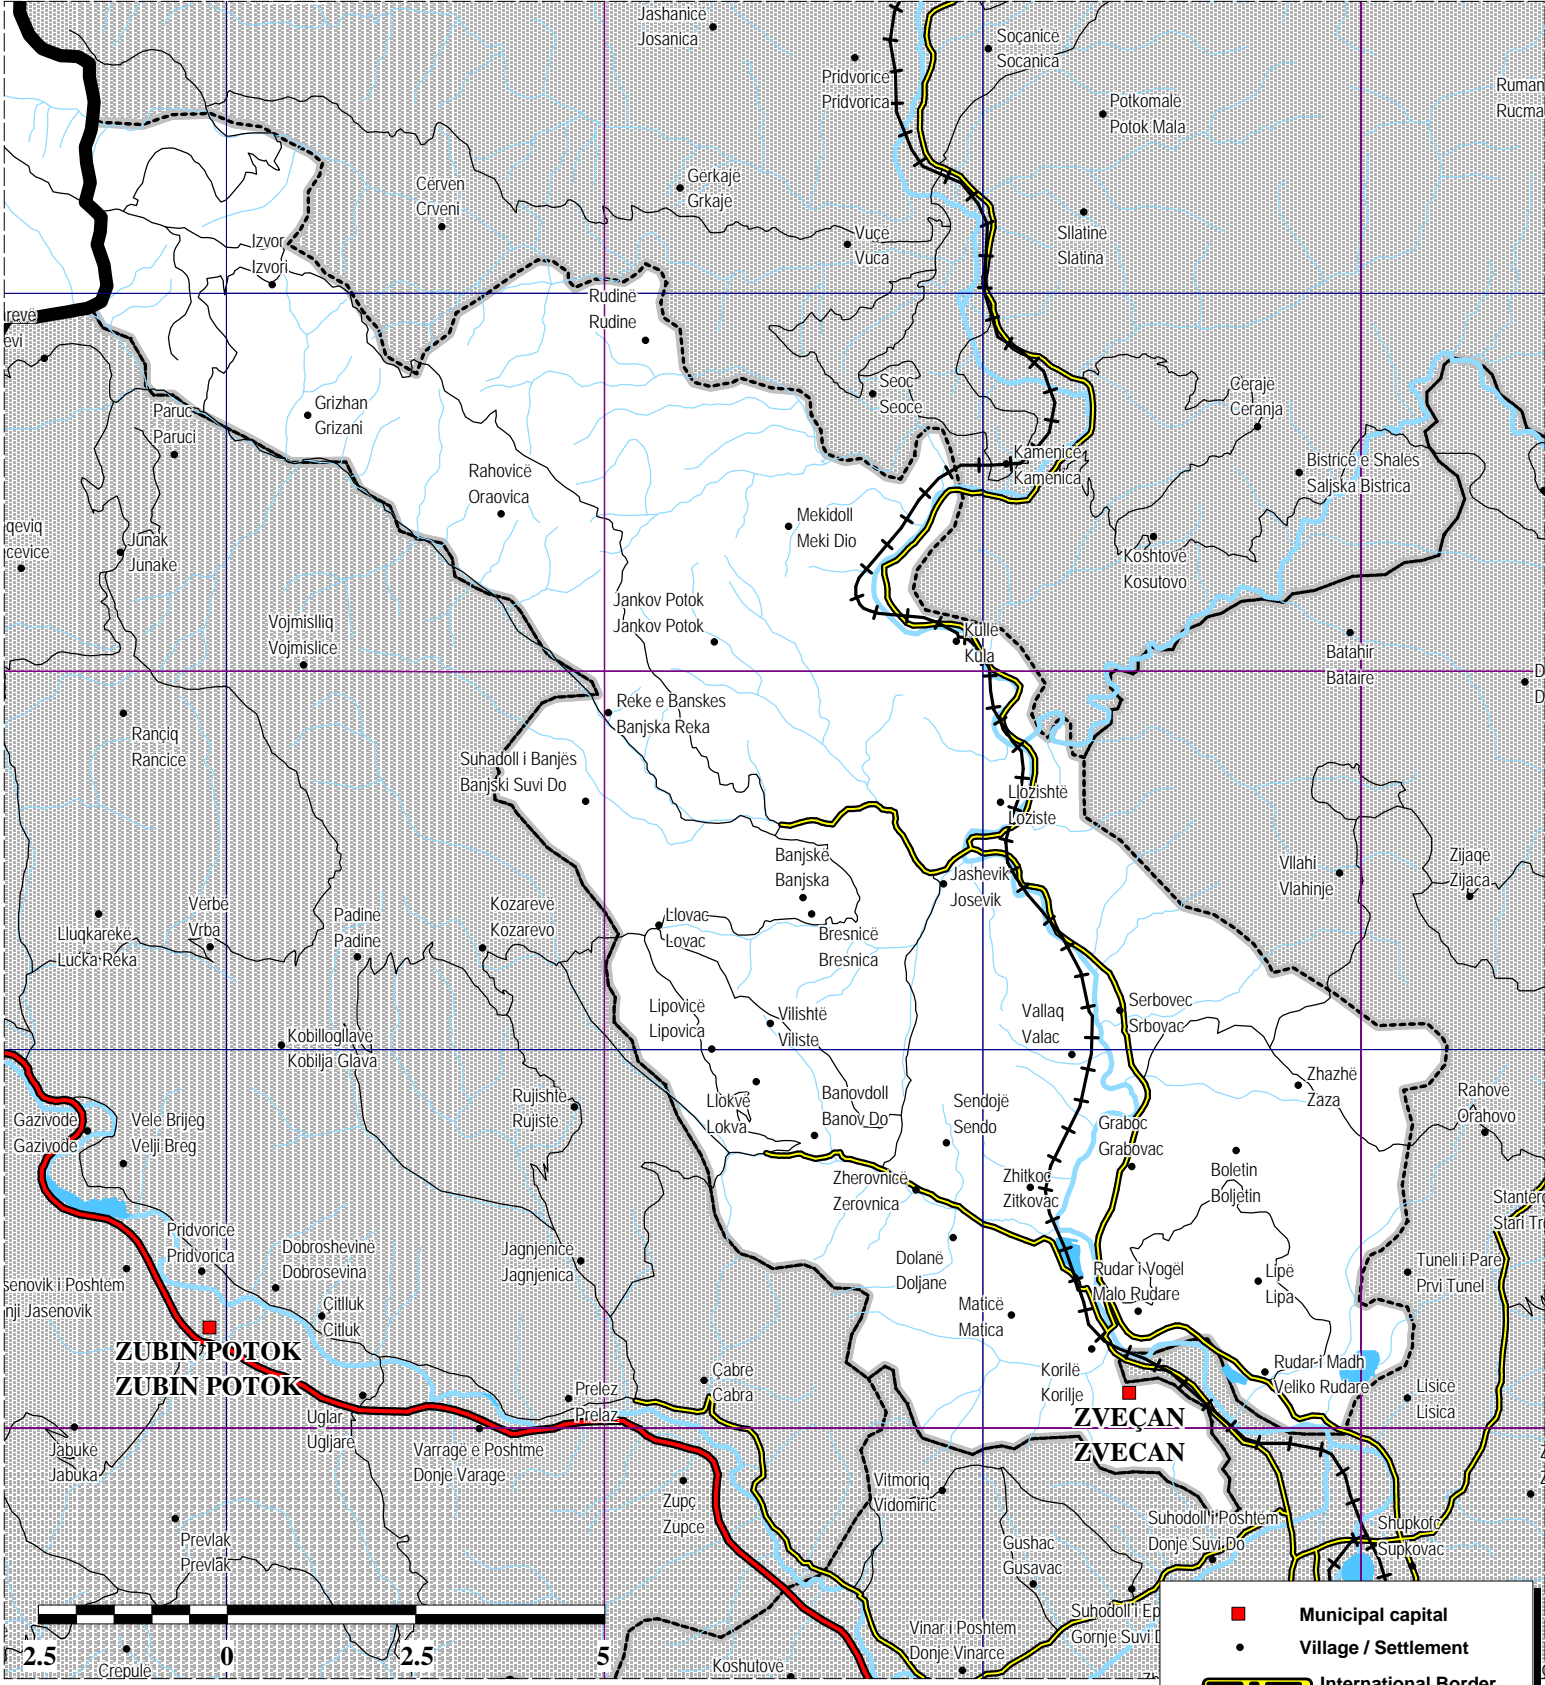

Zveçan / Zvecan

Kilometers

Scale
1:100,000

■	Municipal capital
●	Village / Settlement
	International Border
	Republic Border
	Provincial Border
	Municipal boundary
	5 km Grid
	First Category
	Second
	Third
	Railway
	Water body
	River
	Stream