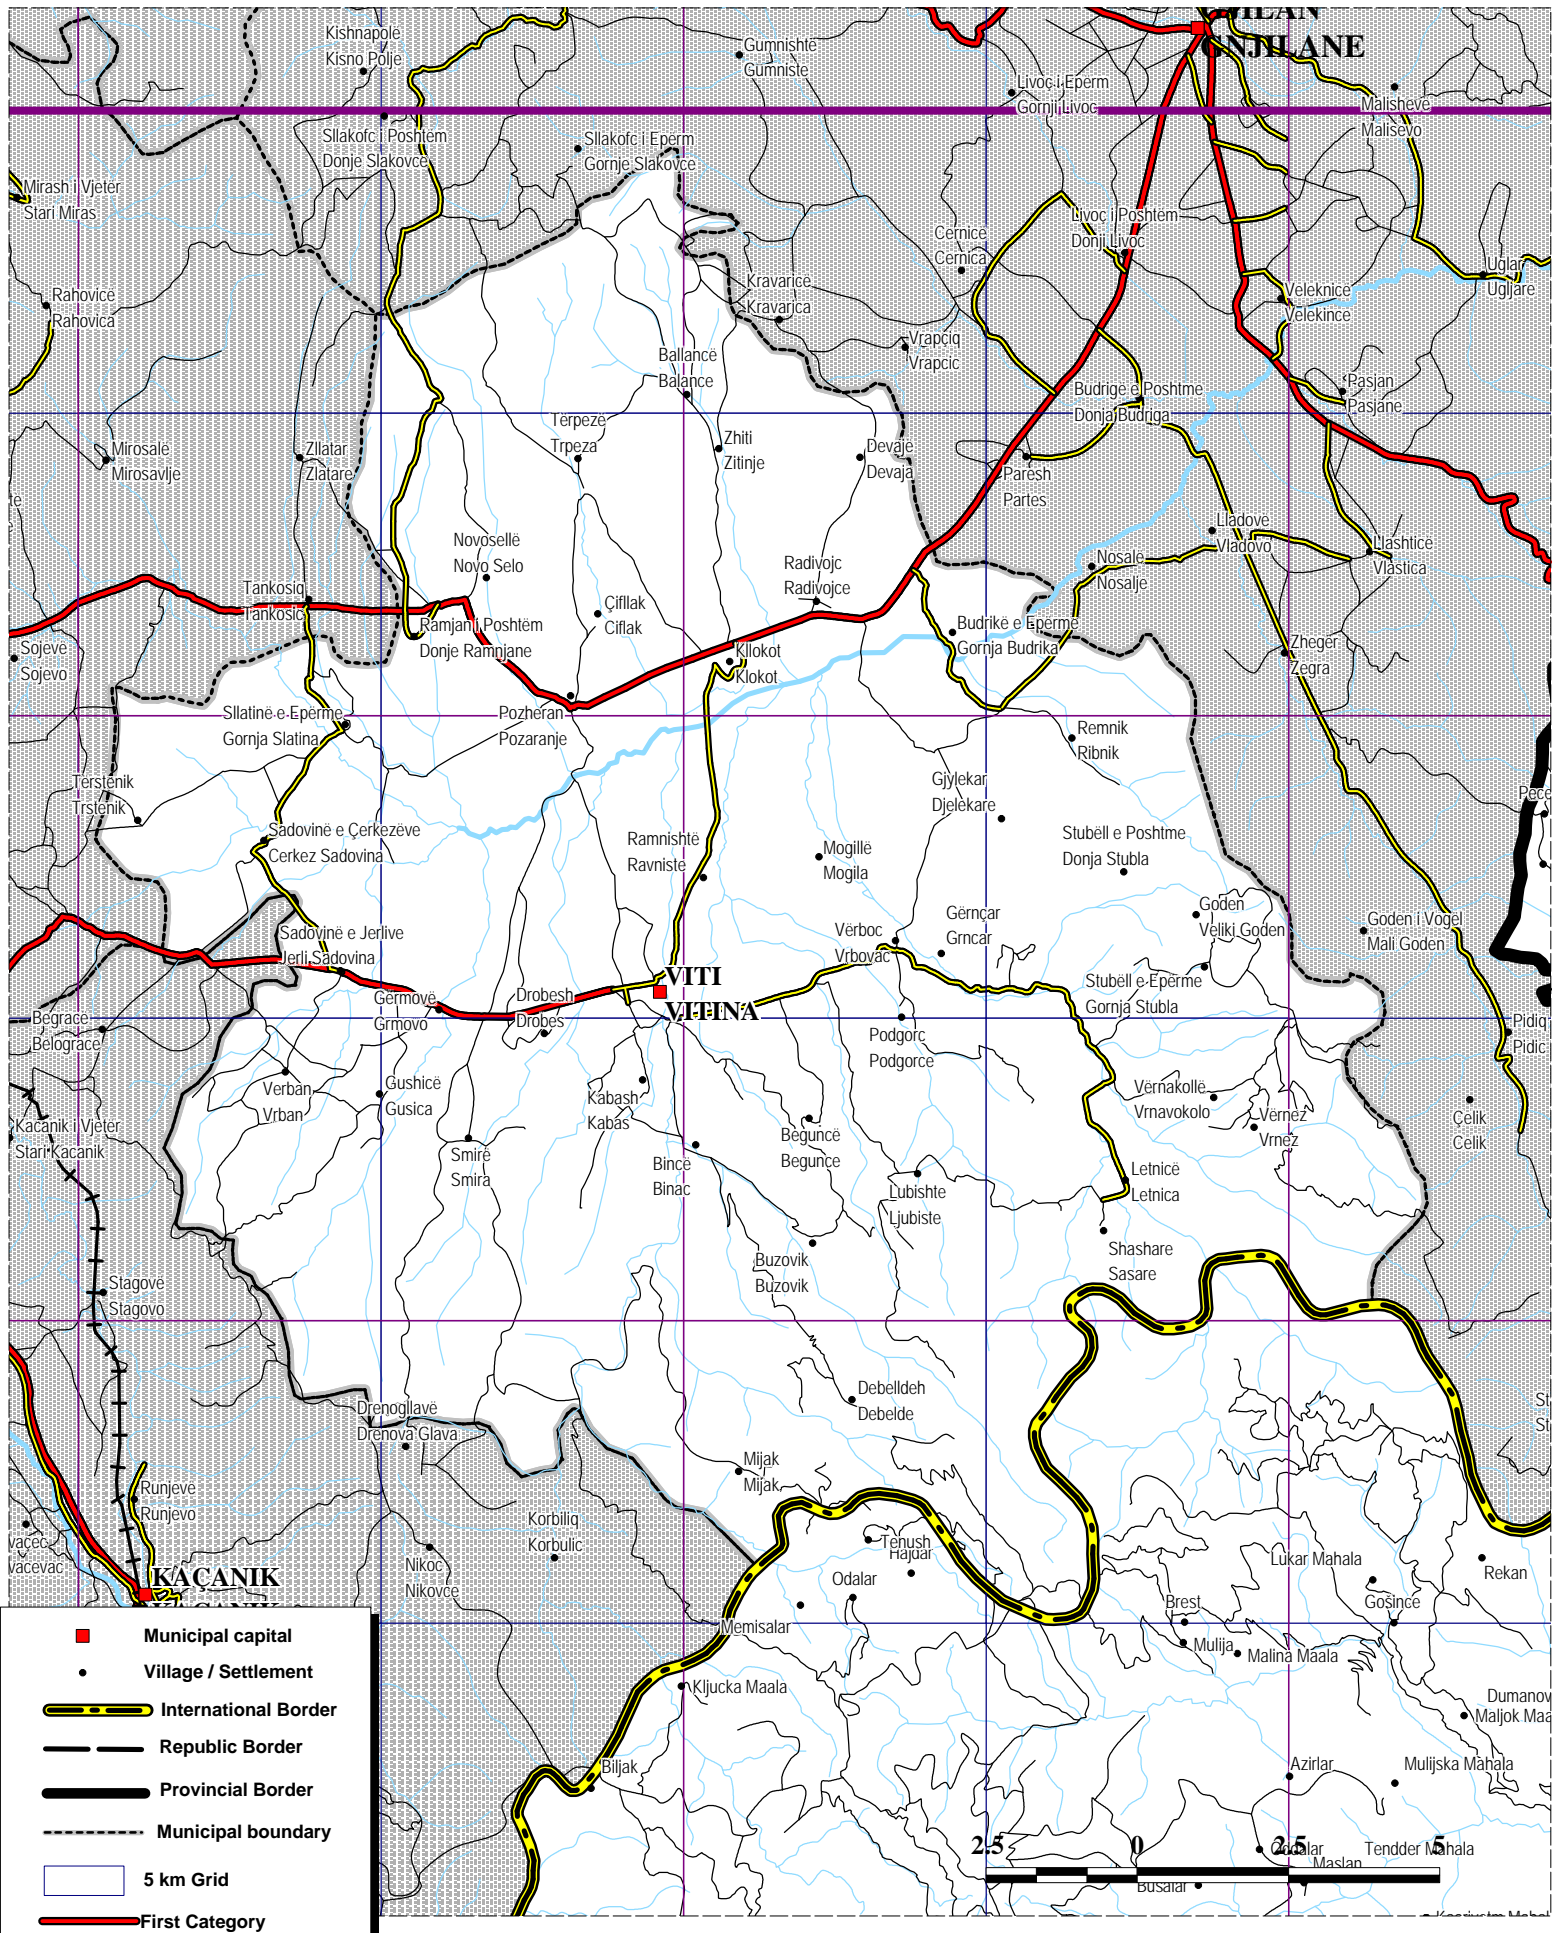

Viti / Vitina

- **Municipal capital**
- **Village / Settlement**
- International Border**
- Republic Border**
- Provincial Border**
- Municipal boundary**
- 5 km Grid**
- First Category**
- Second**
- Third**
- Railway**
- Water bodie**
- River**
- Stream**

X:\Maps\Workspaces\Simple Maps\26 Viti
 Source: WEU, NIMA
 Prishtina, Kosova, February 20, 2001

Kilometers
Scale
1:125,000