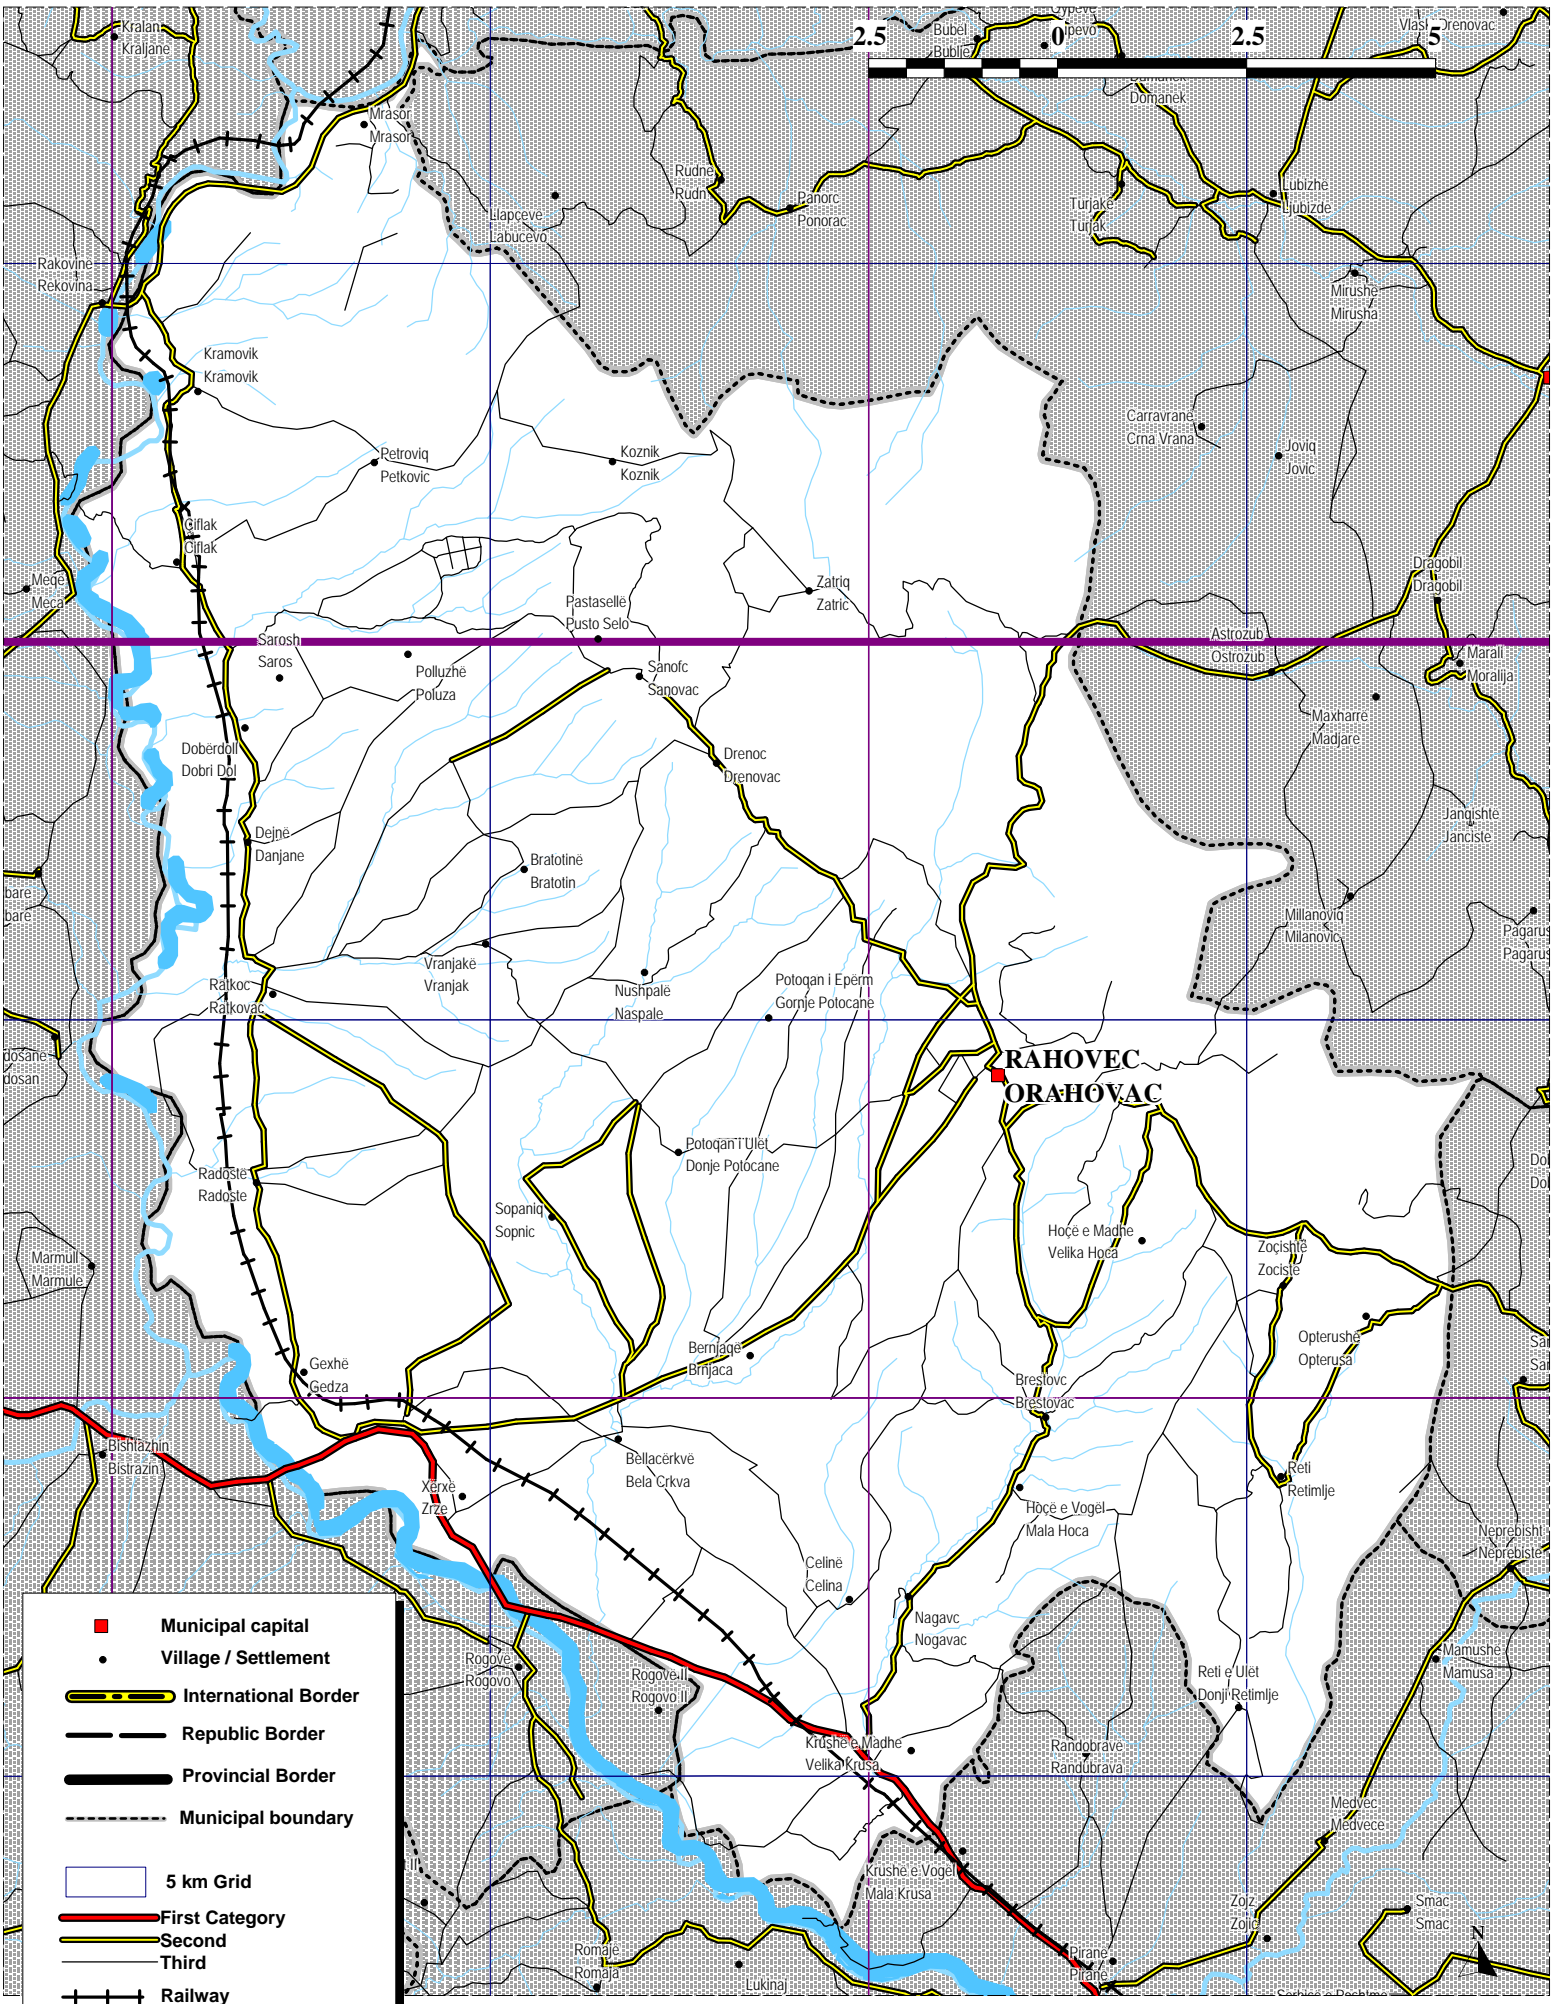

Rahovec / Orahovac

Kilometers

- Municipal capital
- Village / Settlement
- International Border
- Republic Border
- Provincial Border
- Municipal boundary
- 5 km Grid
- First Category
- Second
- Third
- Railway
- Water bodie
- River
- Stream

Scale
1:100,000