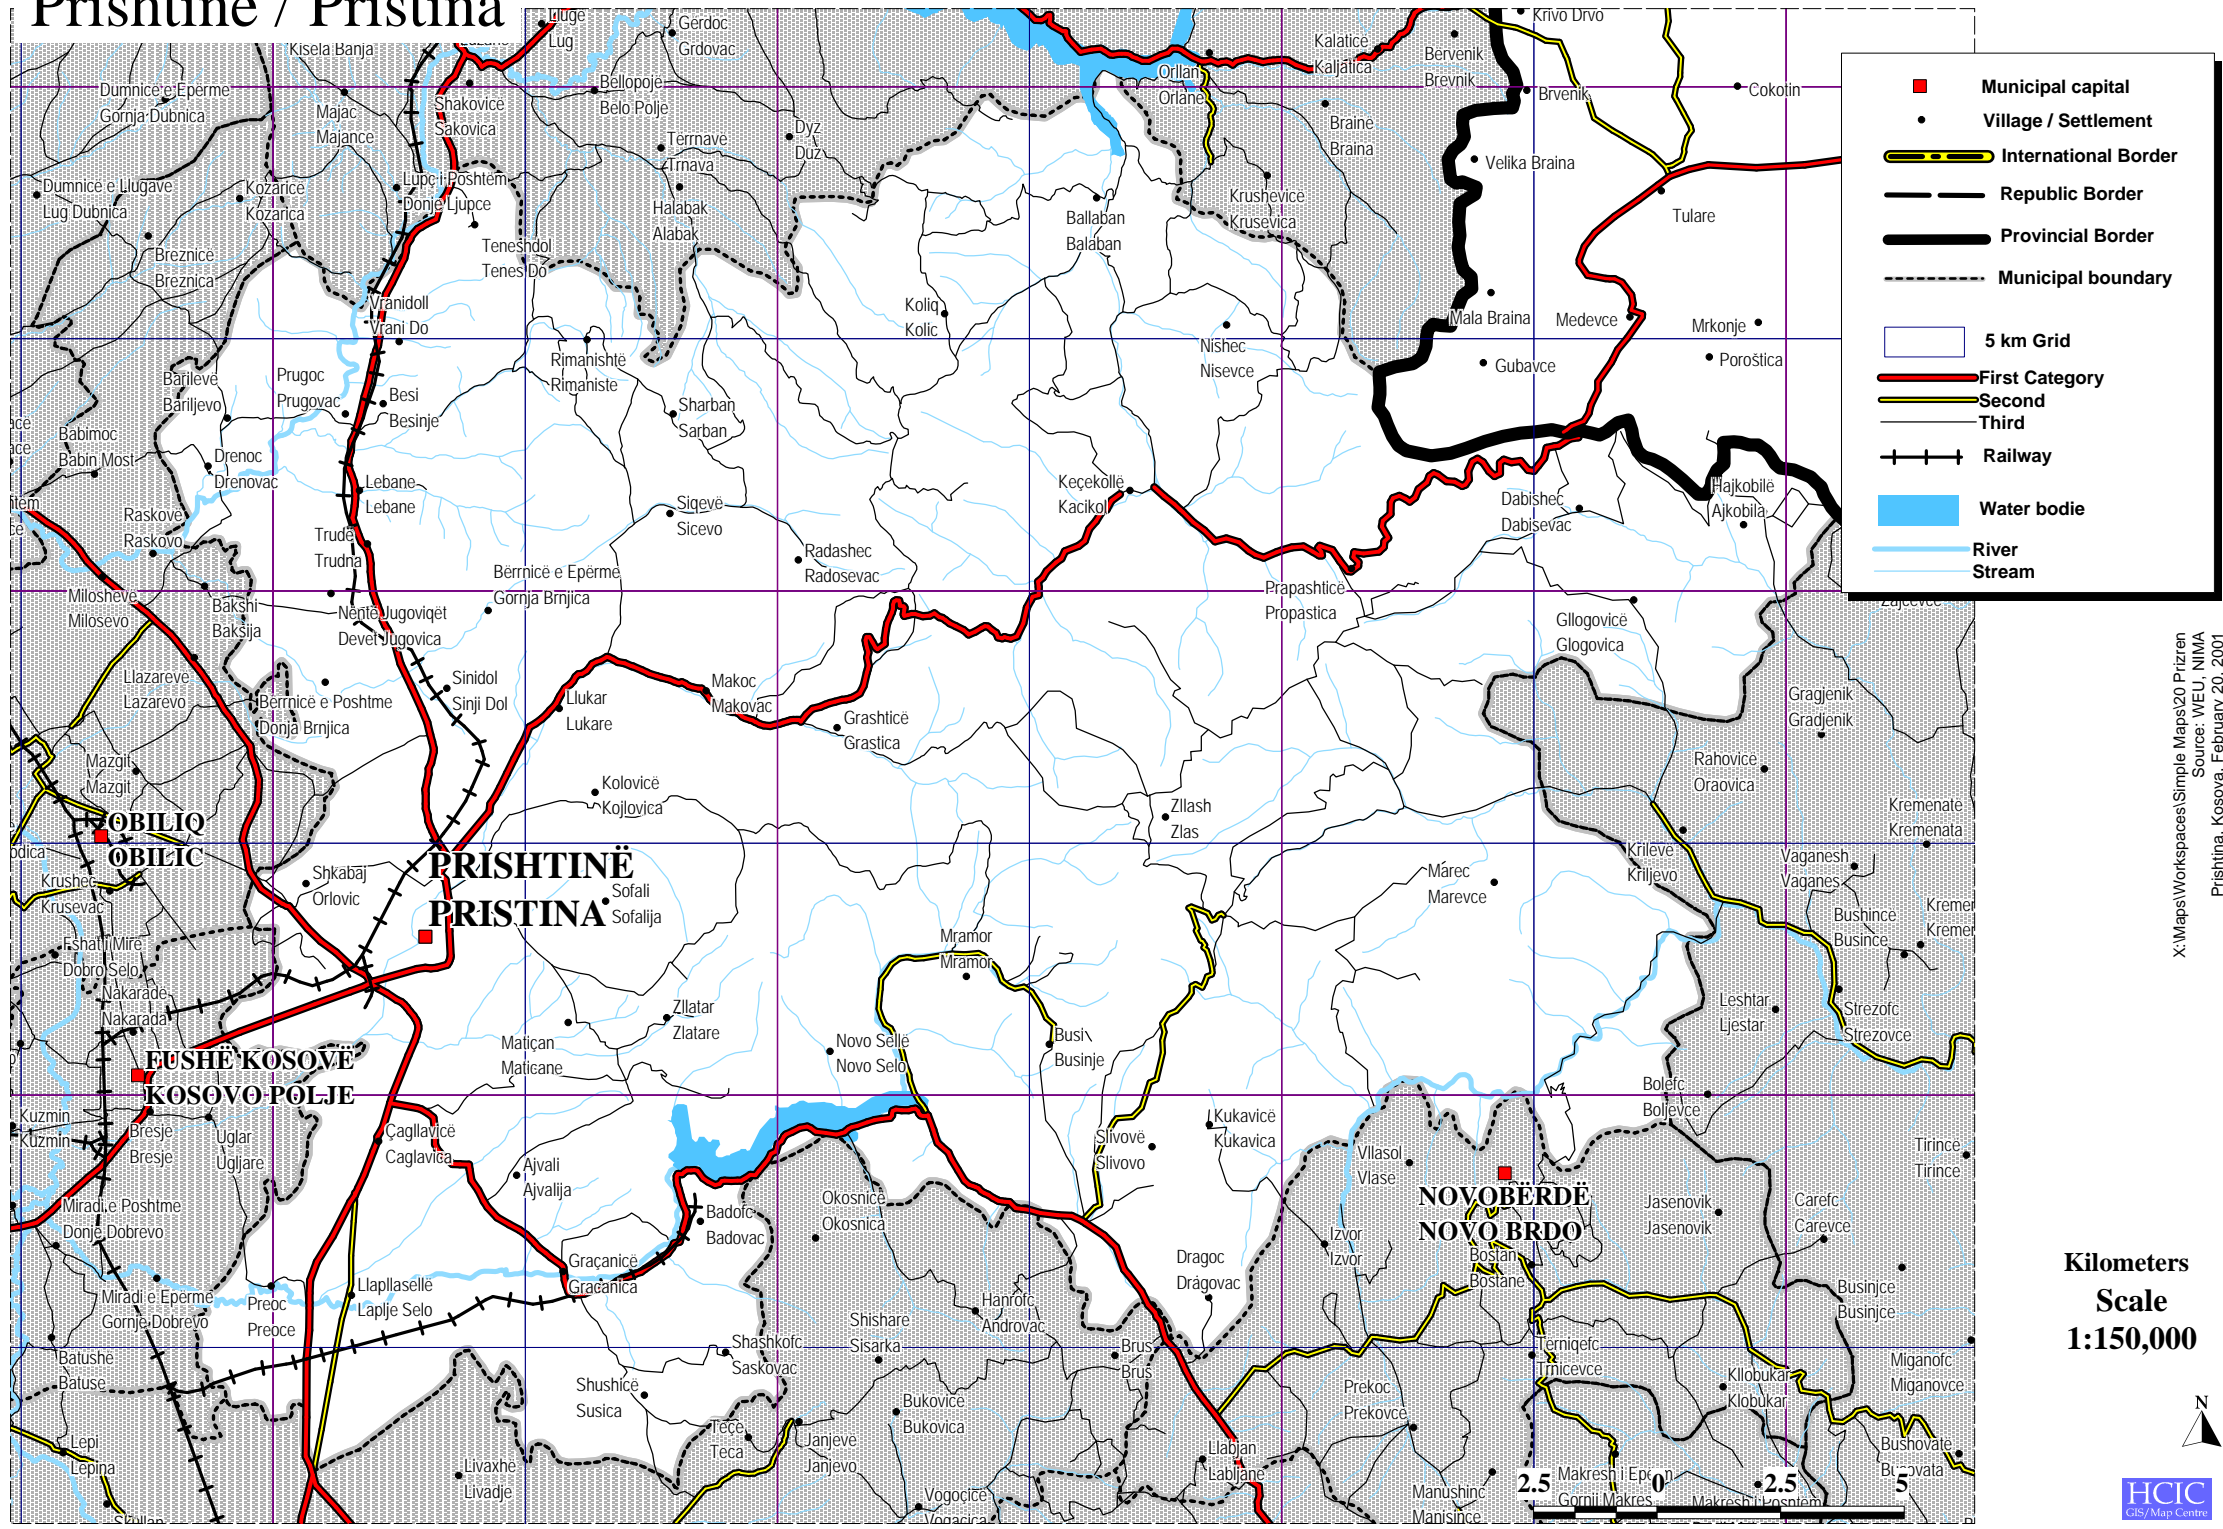

# Prishtinë / Pristina

**Legend**

- Municipal capital
- Village / Settlement
- International Border
- Republic Border
- Provincial Border
- Municipal boundary
- 5 km Grid
- First Category
- Second
- Third
- Railway
- Water bodie
- River
- Stream

X: Maps(Workspaces)Simple Maps20 Prizren  
 Source: WIEU, NIMA  
 Prishtina, Kosova, February 20, 2001

**Kilometers**  
**Scale**  
**1:150,000**

2.5 Makresh | Epër  
 0  
 2.5  
 5  
 0 2.5 5  
 Gornji Makres | Epër  
 Makresh | Poshtëm