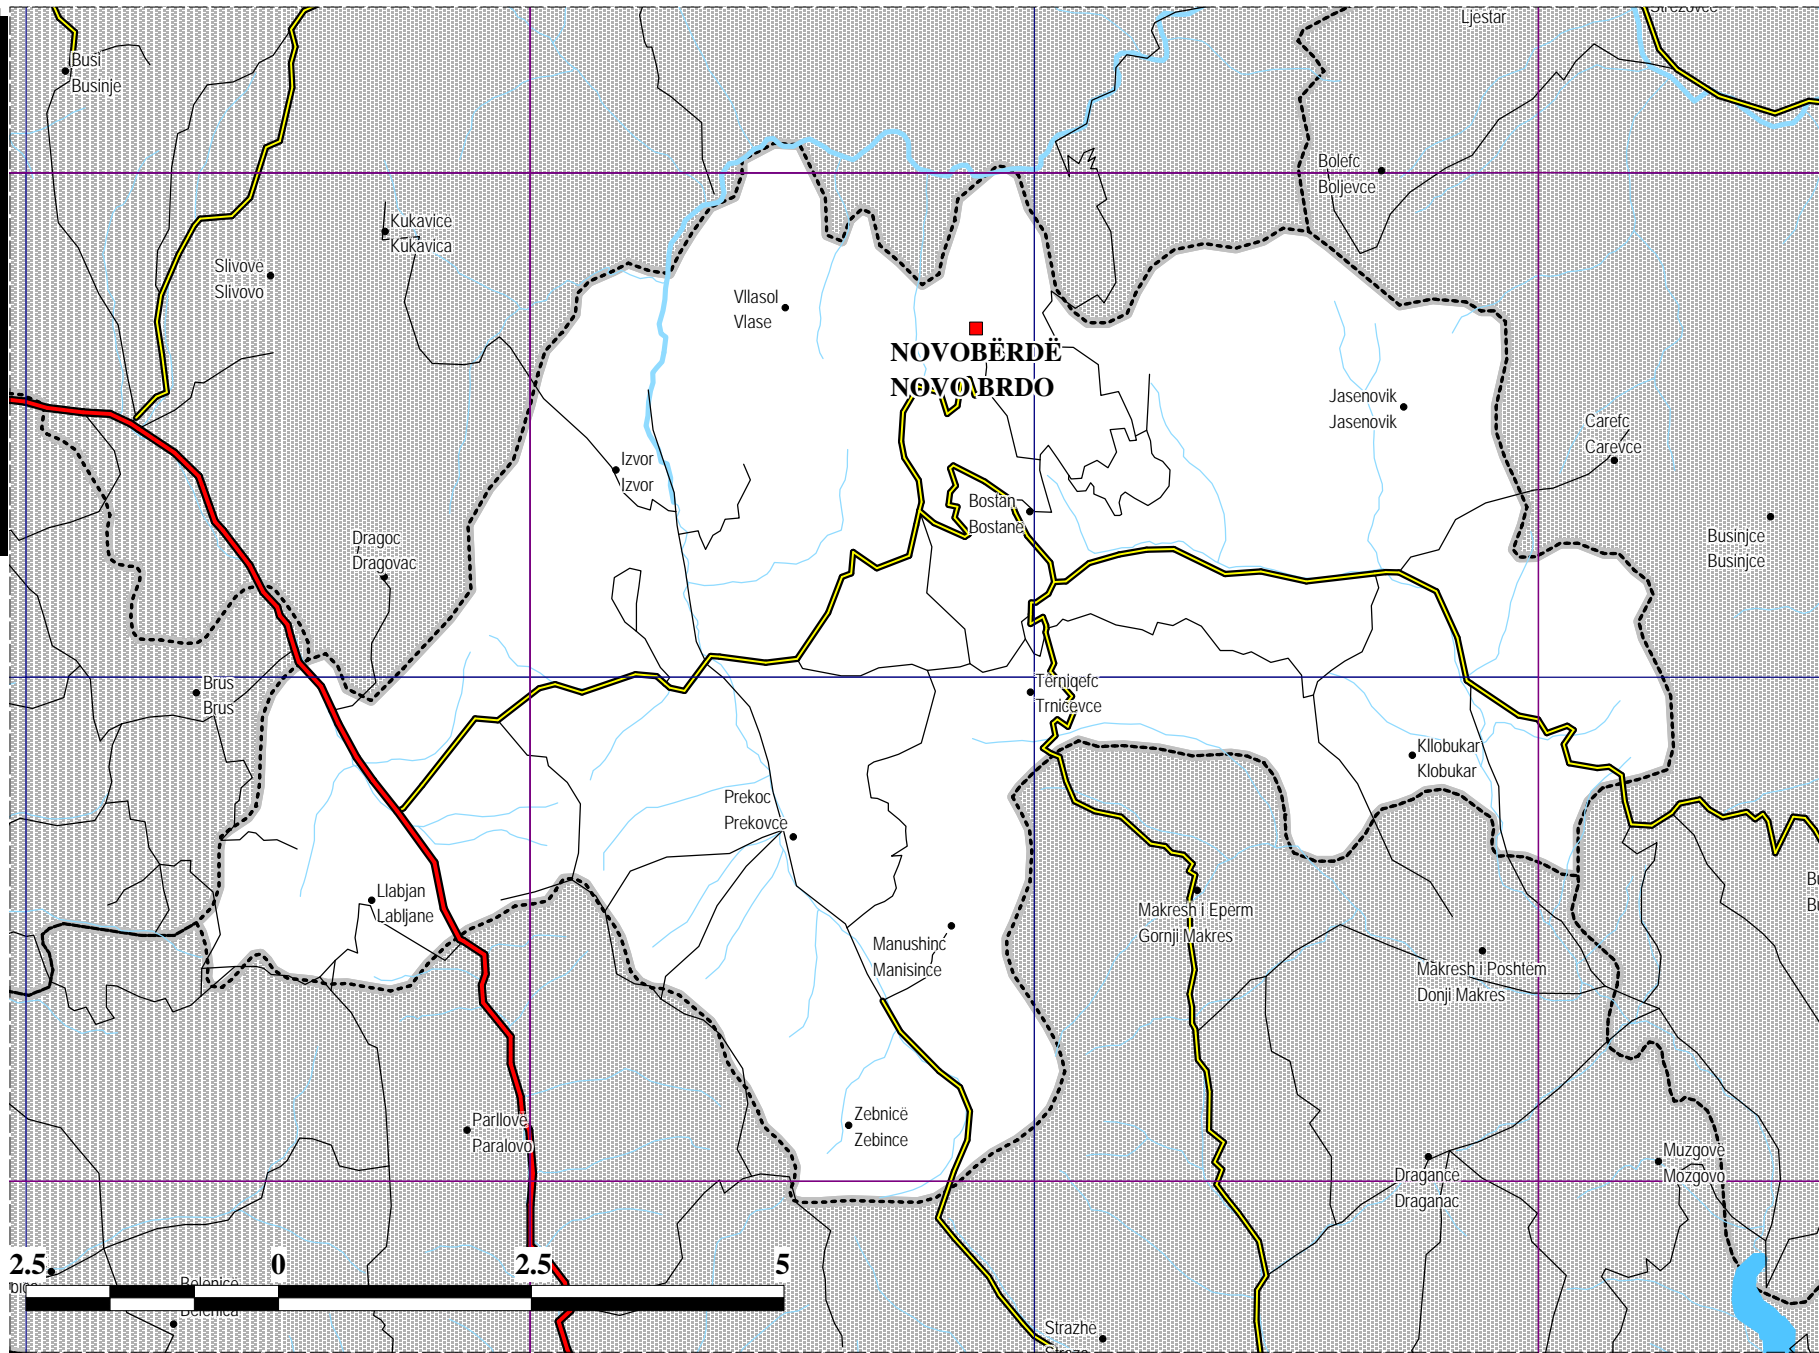

# Novobërdë / Novo Brdo

- Municipal capital
- Village / Settlement
- International Border
- Republic Border
- Provincial Border
- Municipal boundary
- 5 km Grid
- First Category
- Second
- Third
- Railway
- Water bodie
- River
- Stream

Scale  
1:75,000

Kilometers