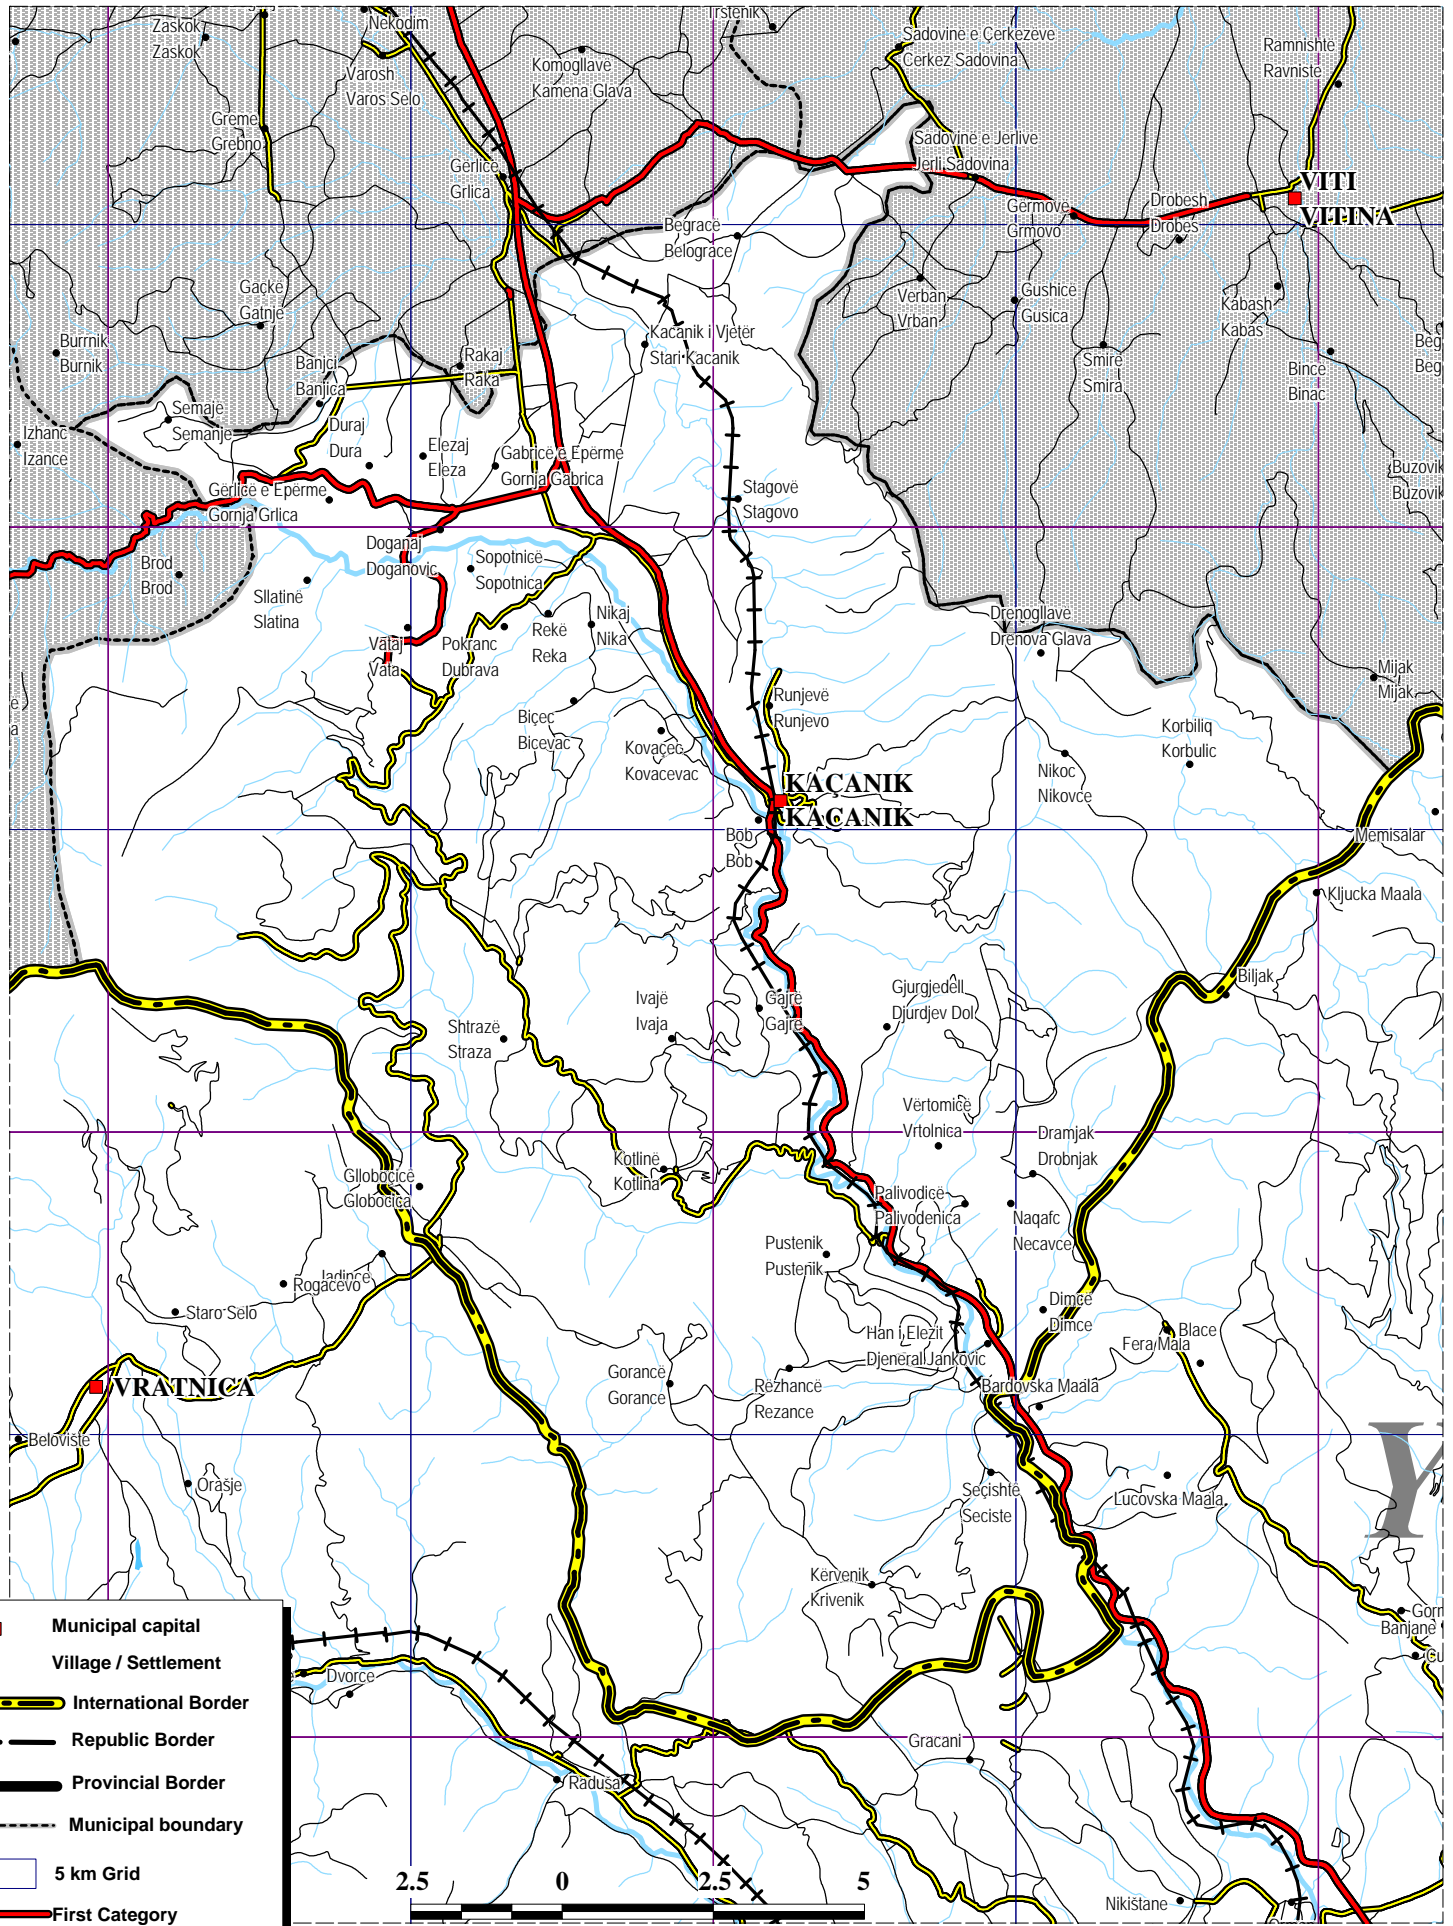

Kaçanik / Kacanik

- Municipal capital
- Village / Settlement
- International Border
- Republic Border
- Provincial Border
- Municipal boundary
- 5 km Grid
- First Category
- Second
- Third
- Railway
- Water bodie
- River
- Stream

Scale
1:125,000