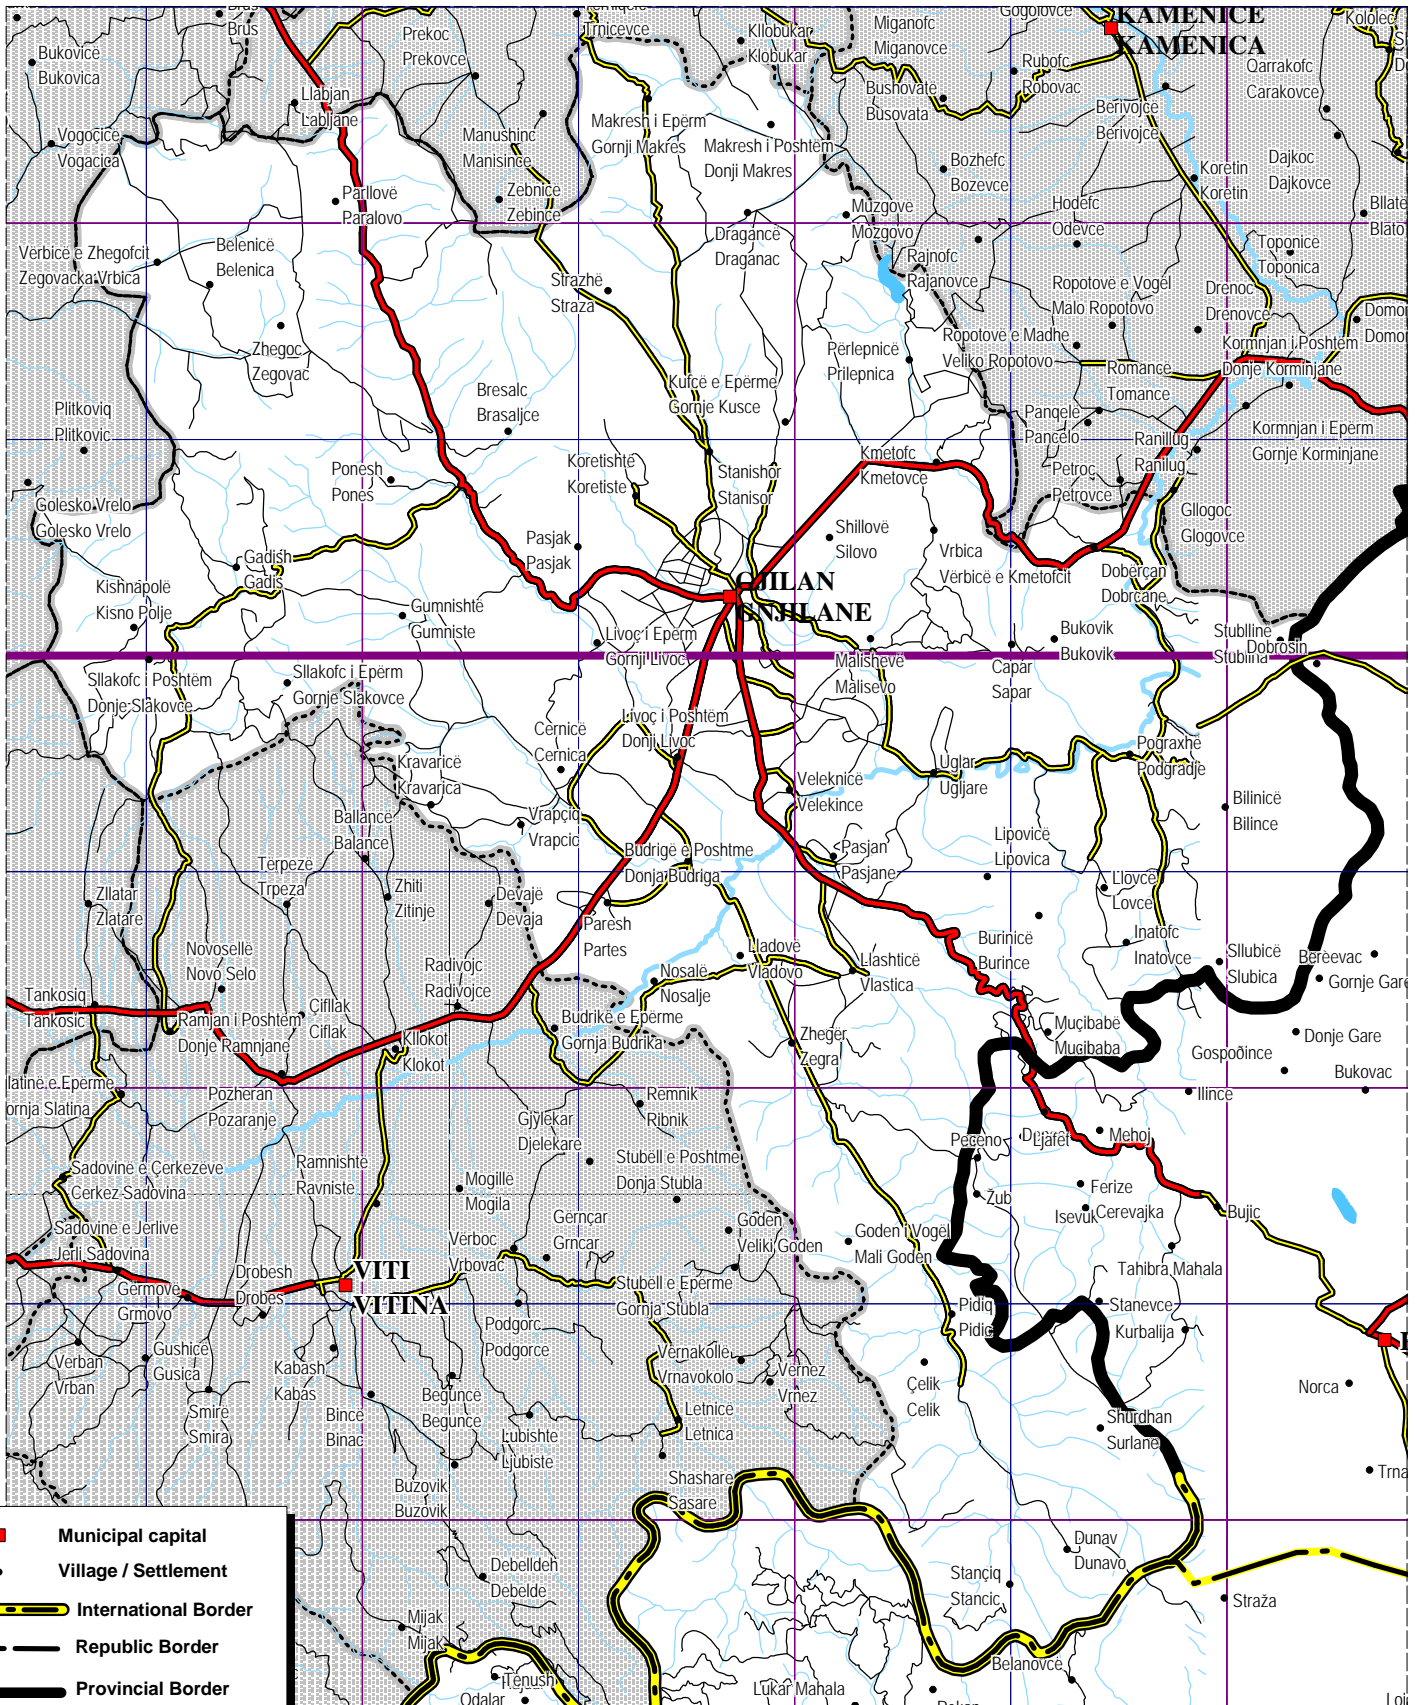

Gjilan / Gnjilane

- Municipal capital
- Village / Settlement
- International Border
- Republic Border
- Provincial Border
- Municipal boundary
- 5 km Grid
- First Category
- Second
- Third
- Railway
- Water bodie
- River
- Stream

Kilometers

Scale
1:175,000