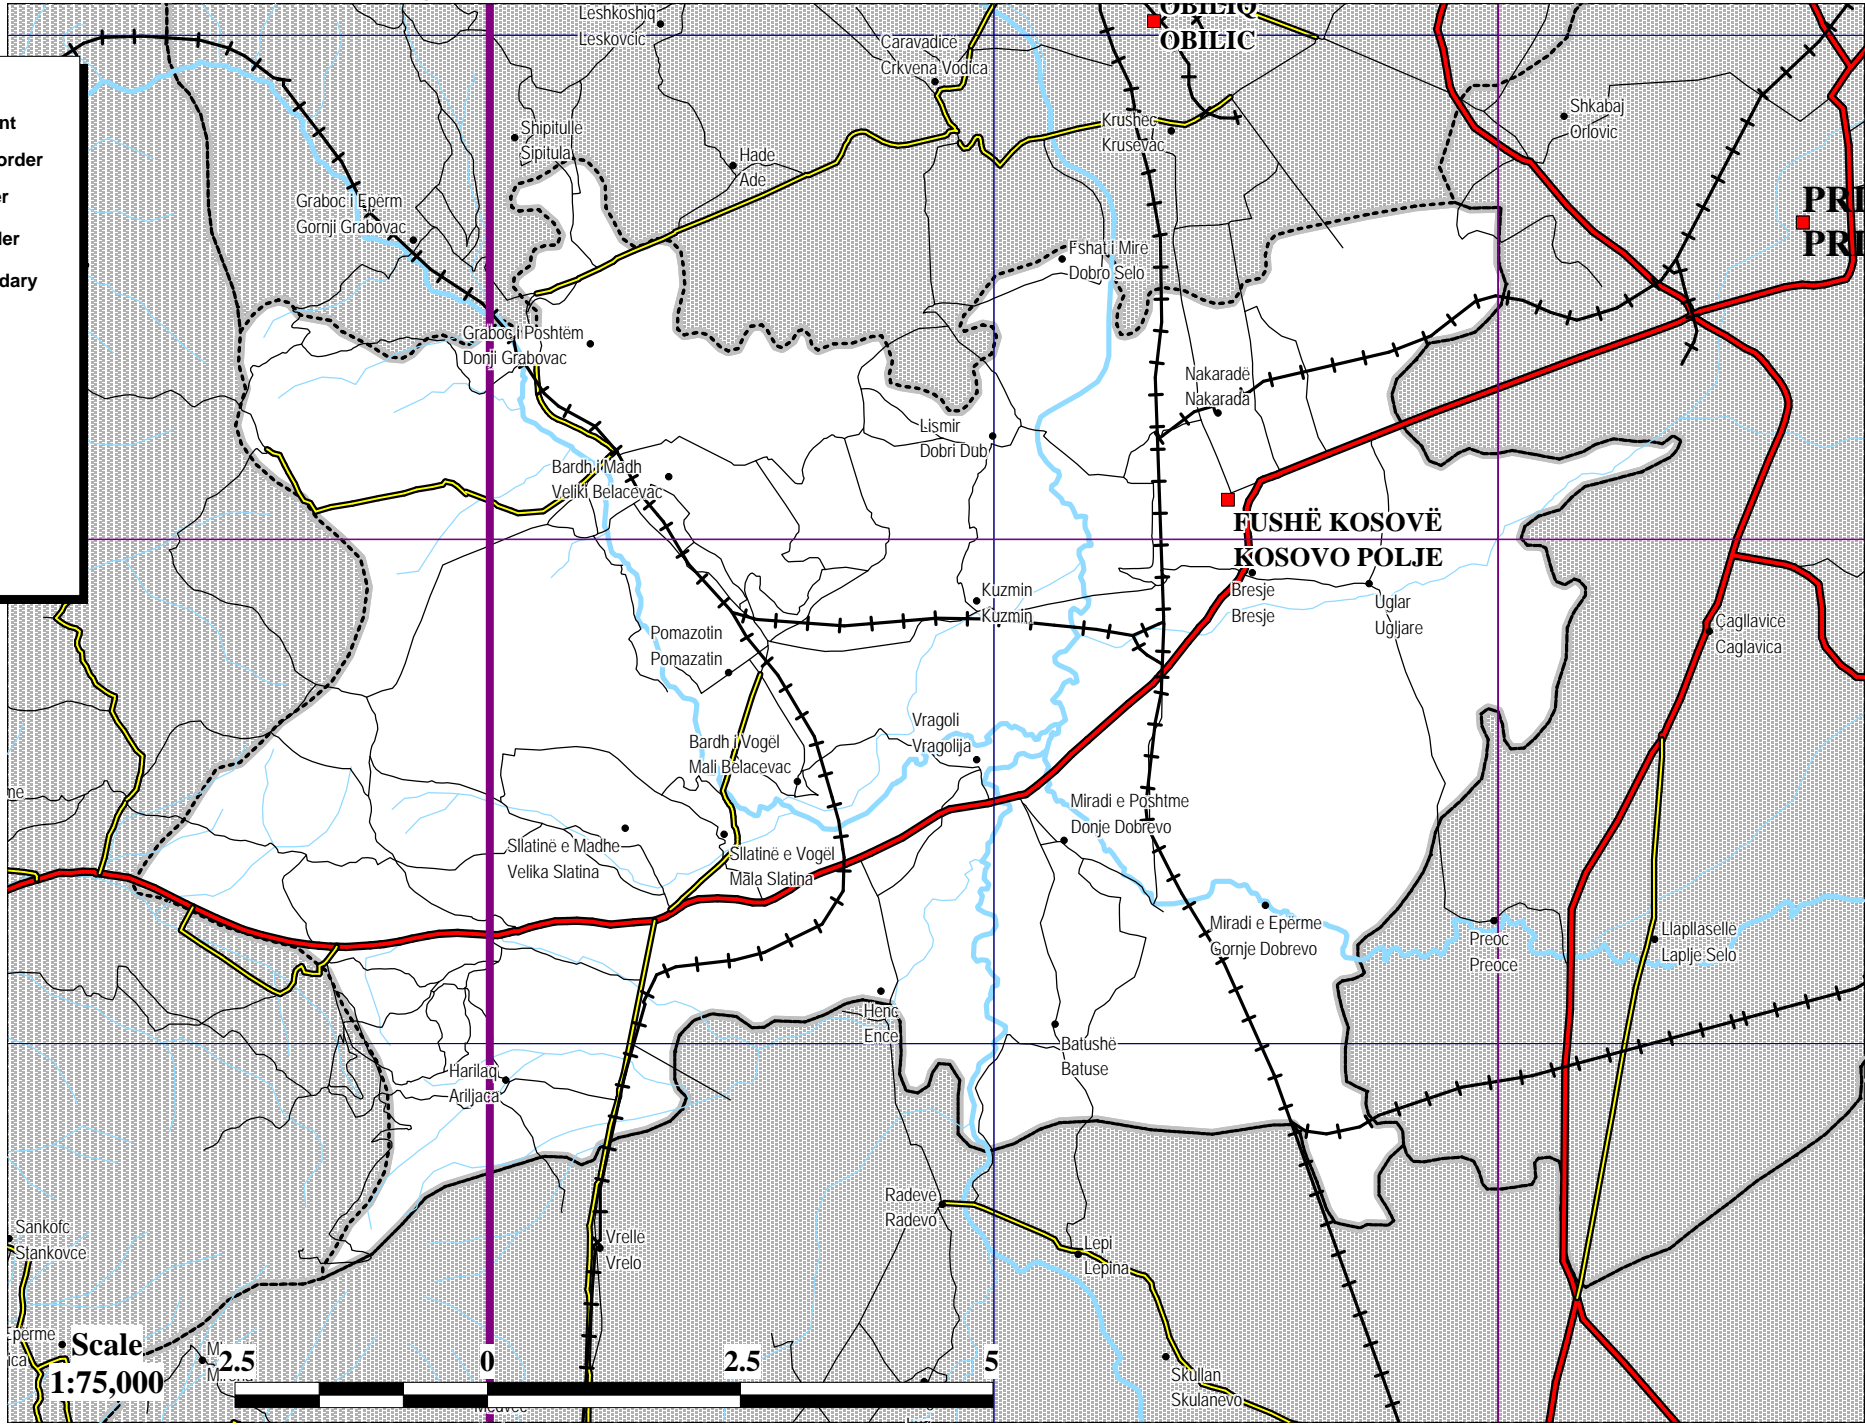

Fushë Kosovë / Kosovo Polje

- Municipal capital
- Village / Settlement
- International Border
- Republic Border
- Provincial Border
- Municipal boundary
- 5 km Grid
- First Category
- Second
- Third
- Railway
- Water bodie
- River
- Stream

X:\Maps\Workspaces\Simple Maps\09 Fushë Kosovë
 Source: WEU, NIMA
 Prishtina, Kosova, February 20, 2001

Scale
1:75,000

Kilometers