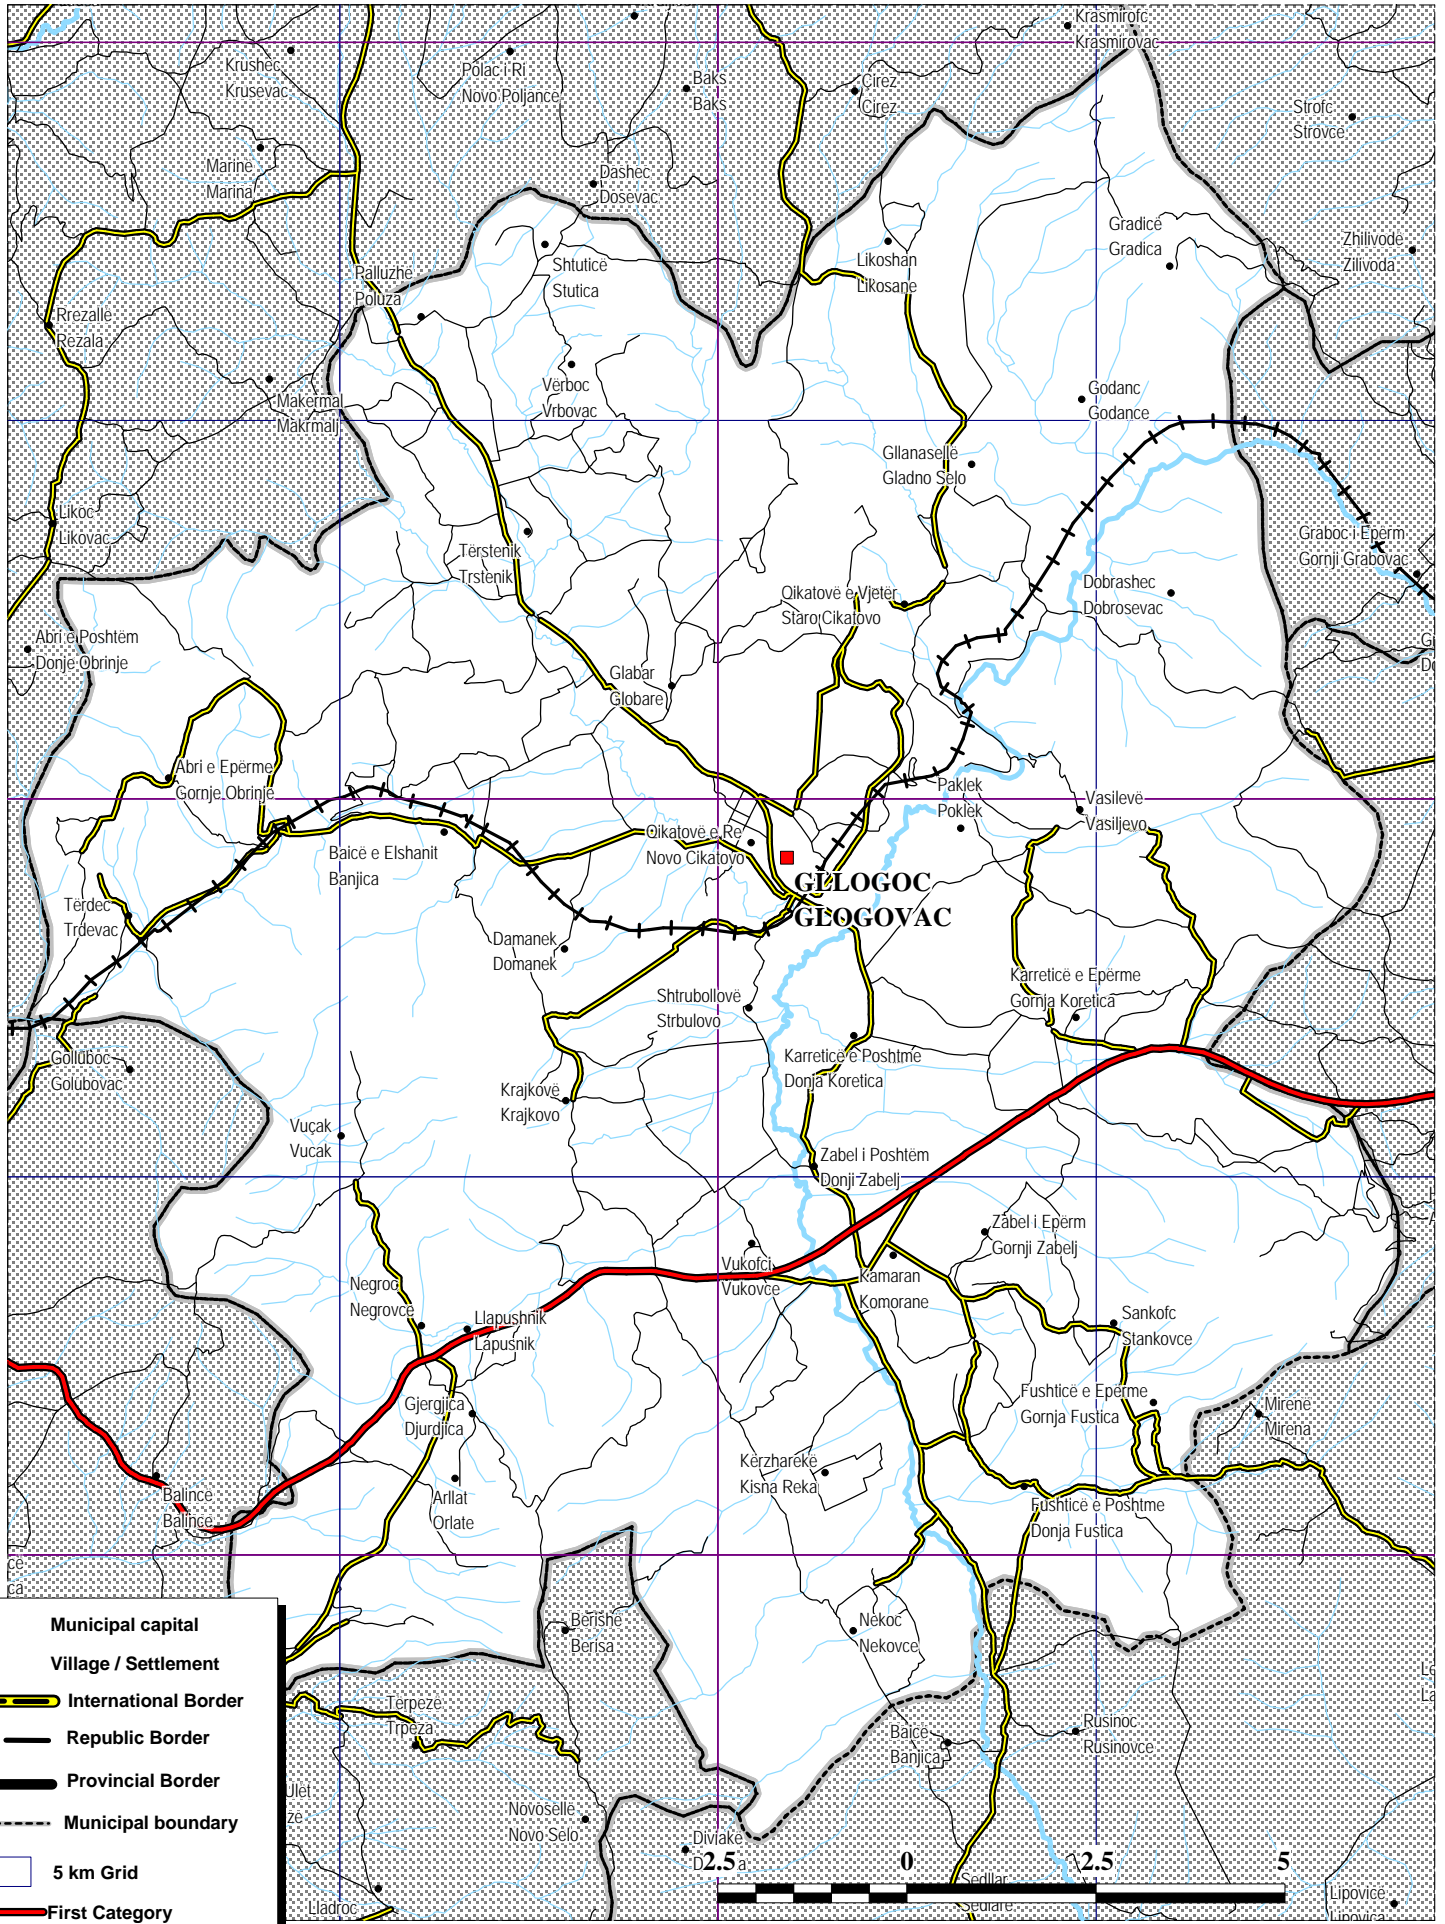

# Glogoc / Glogovac

- Municipal capital
- Village / Settlement
- International Border
- Republic Border
- Provincial Border
- Municipal boundary
- 5 km Grid
- First Category
- Second
- Third
- Railway
- Water bodie
- River
- Stream

Kilometers

Scale  
1:100,000