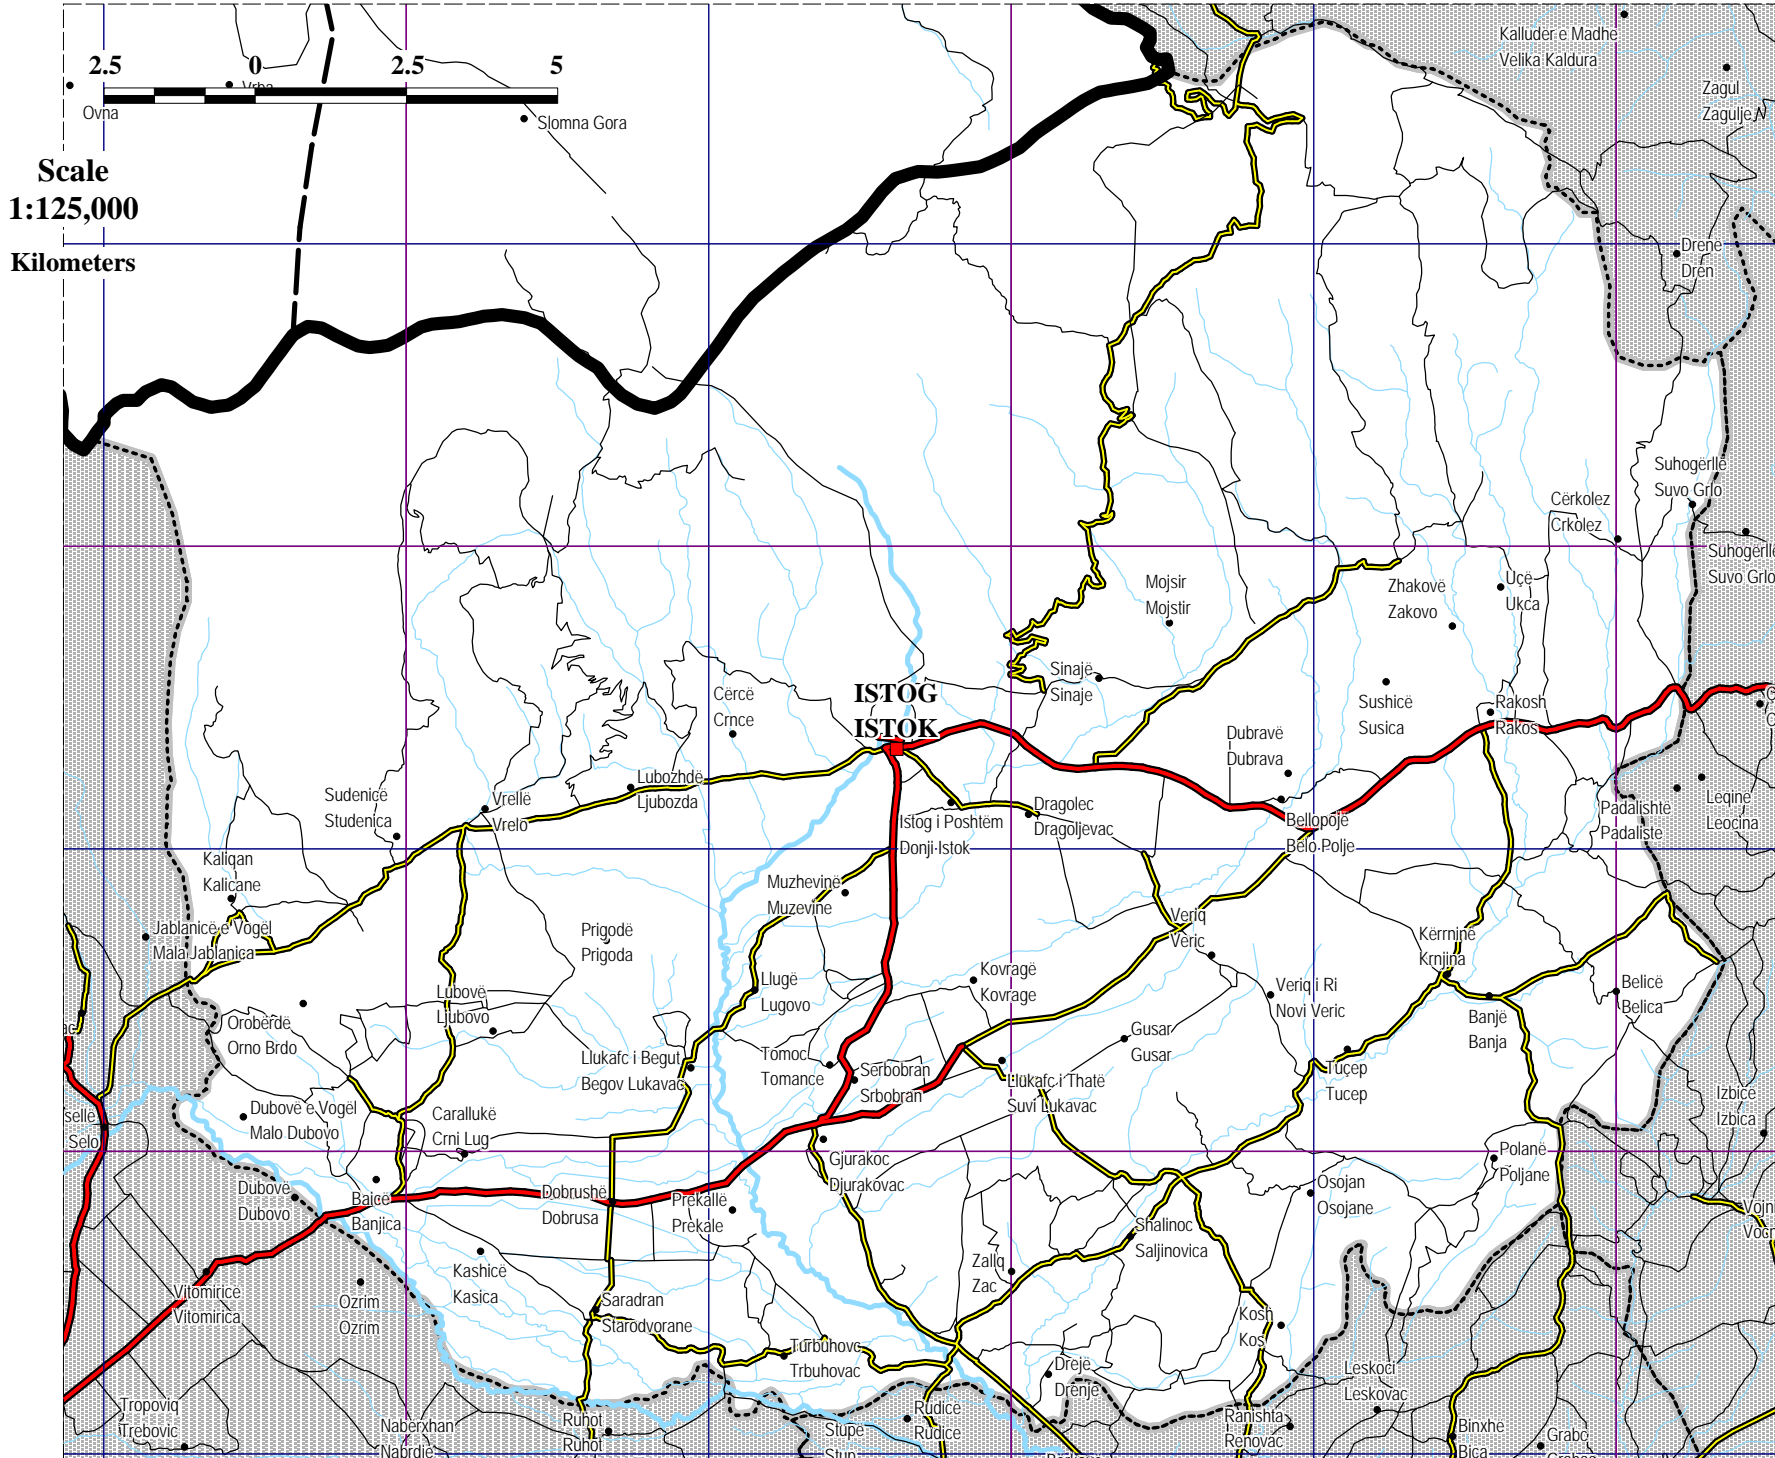

Istog / Istok

- Municipal capital
- Village / Settlement
- International Border
- Republic Border
- Provincial Border
- Municipal boundary
- 5 km Grid
- First Category
- Second
- Third
- | Railway
- Water bodie
- River
- Stream

X:\Maps\Workspaces\Simple Maps\06 Istog
 Source: WEGU, NIMA
 Prishtina, Kosovo, February 20, 2001